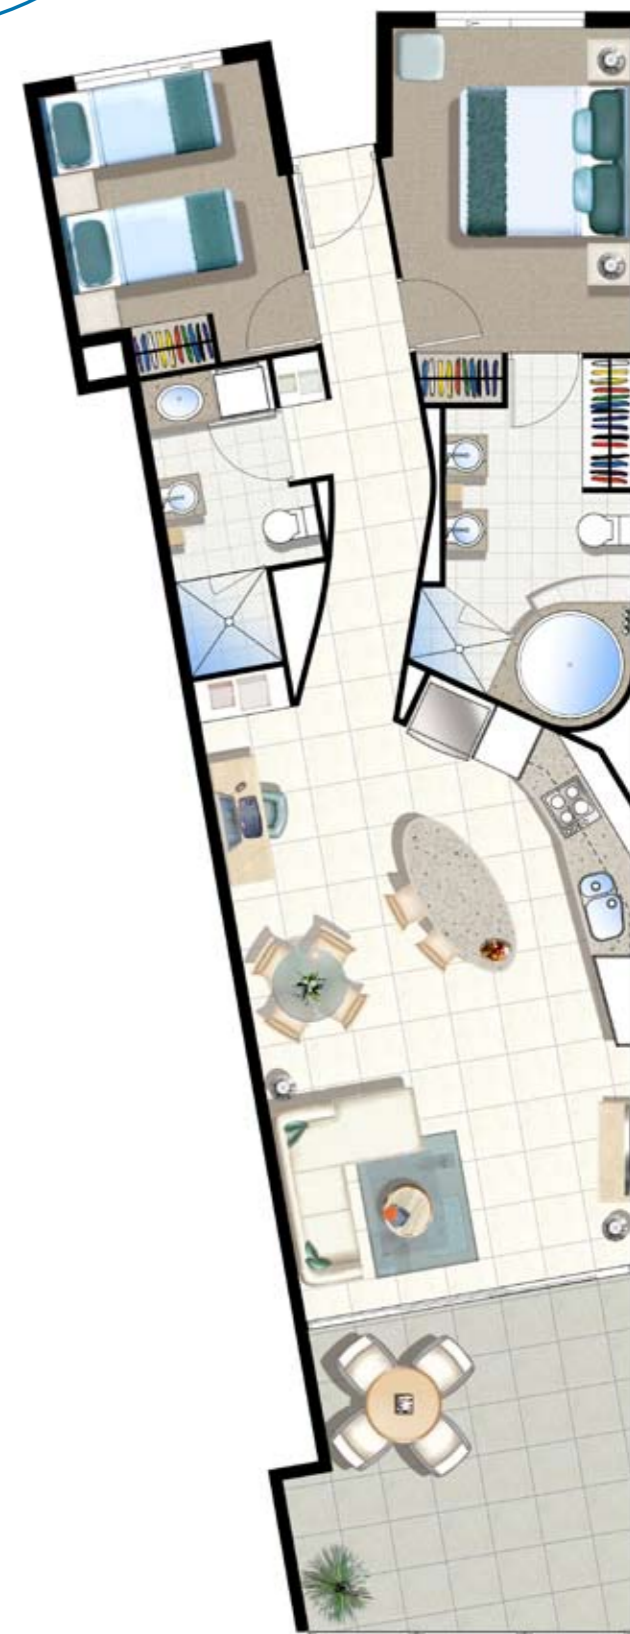

- 1 Leeding Terrace
- 2 Access to underground parking
- 3 Reception and guest check-in
- 4 The Rumba Room
- 5 Pool Bar
- 6 Resort pool and spa
- 7 Heated lap pool
- 8 Downstairs restaurants and shop
- 9 Bulcock Beach Esplanade

For those special occasions or simply to spoil yourself, experience Rumba's ocean-view Resort Penthouses. Towering five levels above Bulcock Beach, views over the Pumicestone Passage and across to the shipping lanes provide an unforgettable and lasting memory of your stay.

Two Bedroom Resort Suite

Suites: 102

202, 203, 208, 209
302, 303, 308, 309,
402, 403, 408, 409

Penthouses: 502, 503, 508, 509

Total area: 102sqm (inc. balcony)

Two Bedroom Resort Suite

Suites: 204, 207

304, 307
404, 407

Penthouses: 504, 507

Total area: 100sqm (inc. balcony)

Luxury Ocean Apartments

Two and three Bedroom designs, an unparalleled standard of accommodation. Rumba Beach Resort & Spa offers four exclusive levels of first class residential style apartments that give your whole family room to move. Rising elegantly above the resort's beachfront plaza, this is where views across to the Bribie Island Marine Park and sunsets behind the jagged Glasshouse mountains take on a whole new dimension.