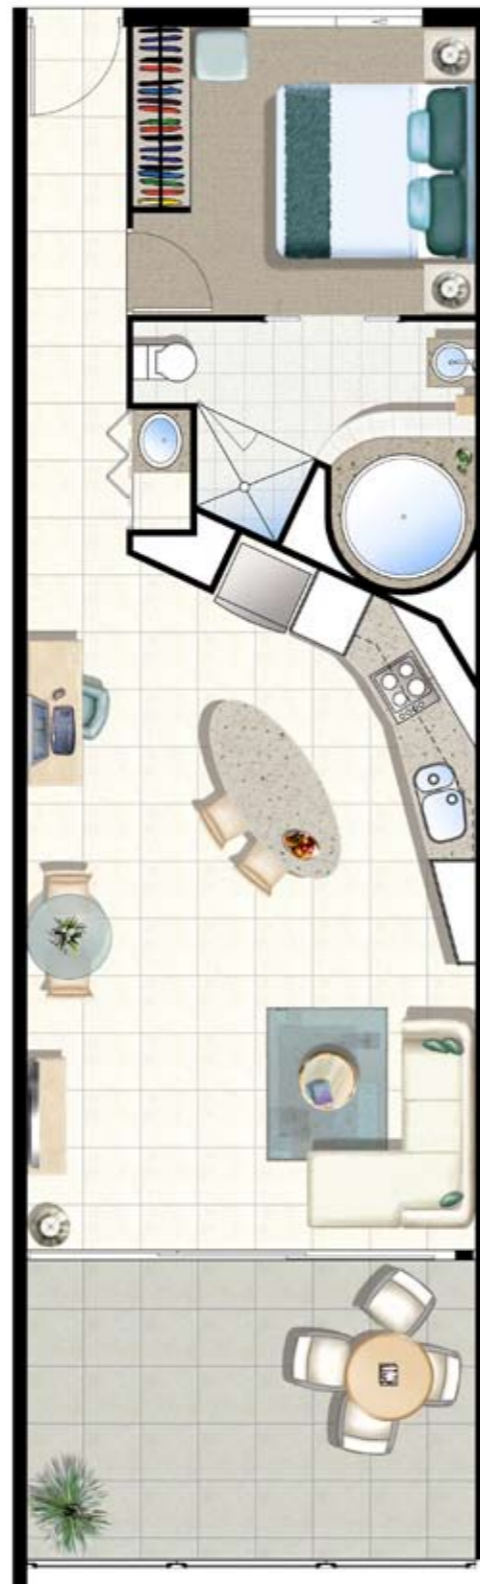

- 1 Leeding Terrace
- 2 Access to underground parking
- 3 Reception and guest check-in
- 4 The Rumba Room
- 5 Pool Bar
- 6 Resort pool and spa
- 7 Heated lap pool
- 8 Downstairs restaurants and shop
- 9 Bulcock Beach Esplanade

Resort Suites & Penthouses

With Rumba Beach Resort & Spa hosting many of Caloundra's premium boutique events and functions, guests can also expect the finest in overnight and weekend accommodation. A selection of both resort-view and ocean-view self-contained serviced apartments provide a guest experience second to none. Entertainment systems, in room spas, fully equipped kitchens, broadband and most importantly, room to move. Flexible 1 and 2 bedroom, king and twin suite options are available.

For those special occasions or simply to spoil yourself, experience Rumba's ocean-view Resort Penthouses. Towering five levels above Bulcock Beach, views over the Pumicestone Passage and across to the shipping lanes provide an unforgettable and lasting memory of your stay.

One Bedroom Resort Suite

Suites: 205, 206
305, 306
405, 406

Penthouses: 505, 506

Total area: 78sqm (inc. balcony)

Two Bedroom Resort Suite

Suites: 103
201, 210
301, 310,
401, 410

Penthouses: 501, 510

Total area: 99sqm (inc. balcony)